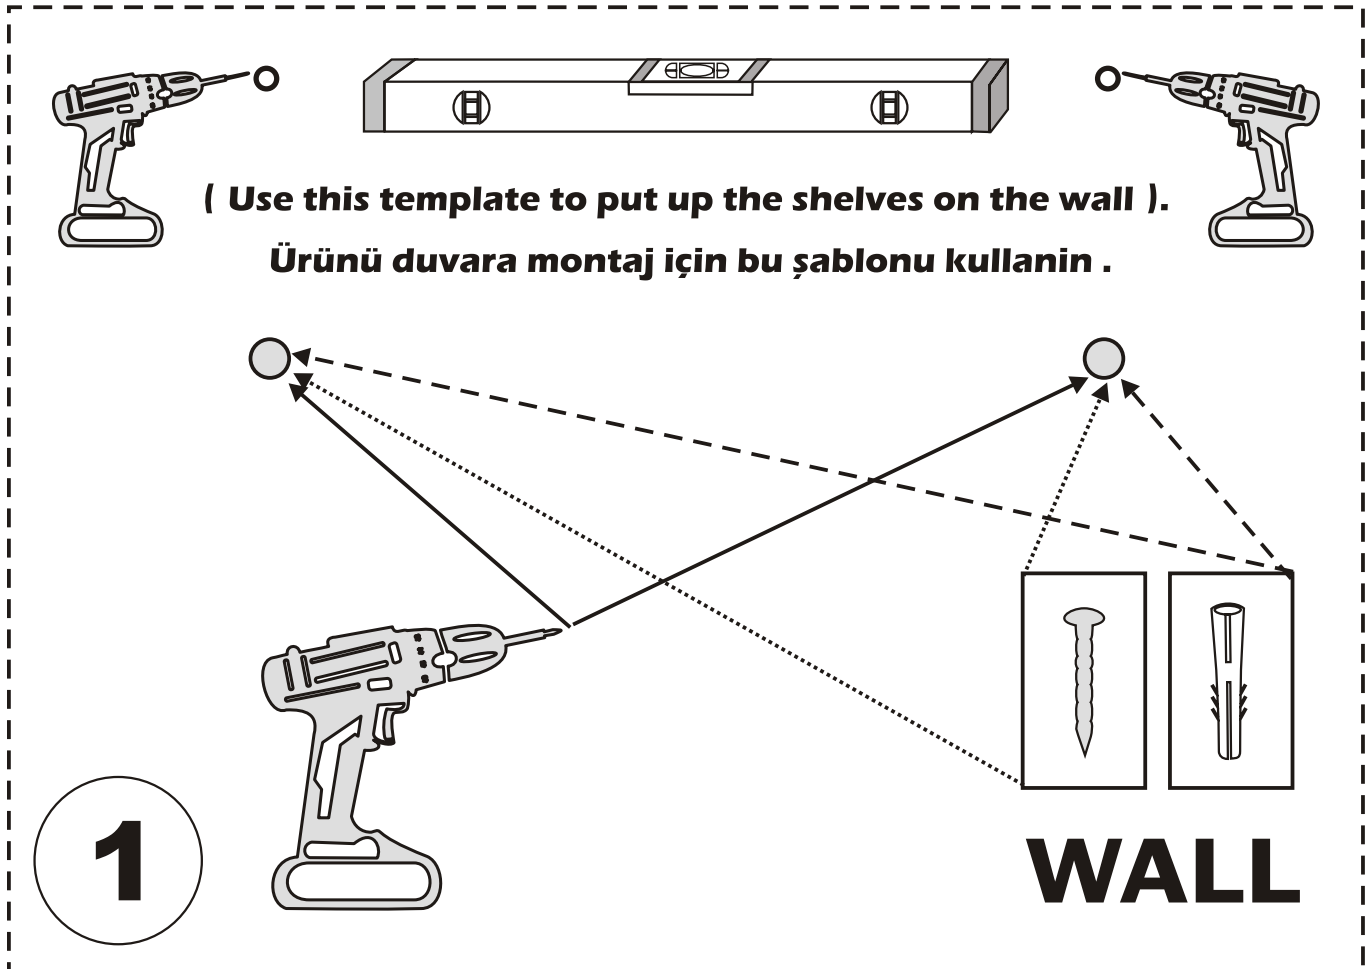

ÇAMBEL RAF

ATTENTION !!!

Minifix is the main connection material used in Decortile products ,
Before starting assembly , Please check the drawings below

ACCESSORY LIST

F14 2X	T24 8X	N20 4X	T25 1X
 2X	 2X	 9X	
GENERAL VIEW