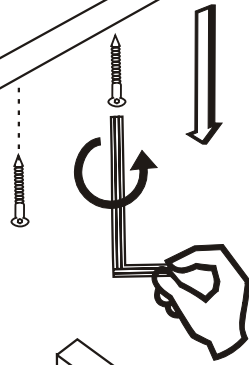

ÇAMBEL RAF

Assembly Manual

KALUNE DESIGN
furniture

ÇAMBEL RAF

ATTENTION !!!

Minifix is the main connection material used in Decortile products ,
Before starting assembly , Please check the drawings below

ACCESSORY LIST

F14  2X	T24  8X	N20  4X	T25  1X
 2X	 2X	 9X	
GENERAL VIEW			

F14

2

3

3

4

5

6