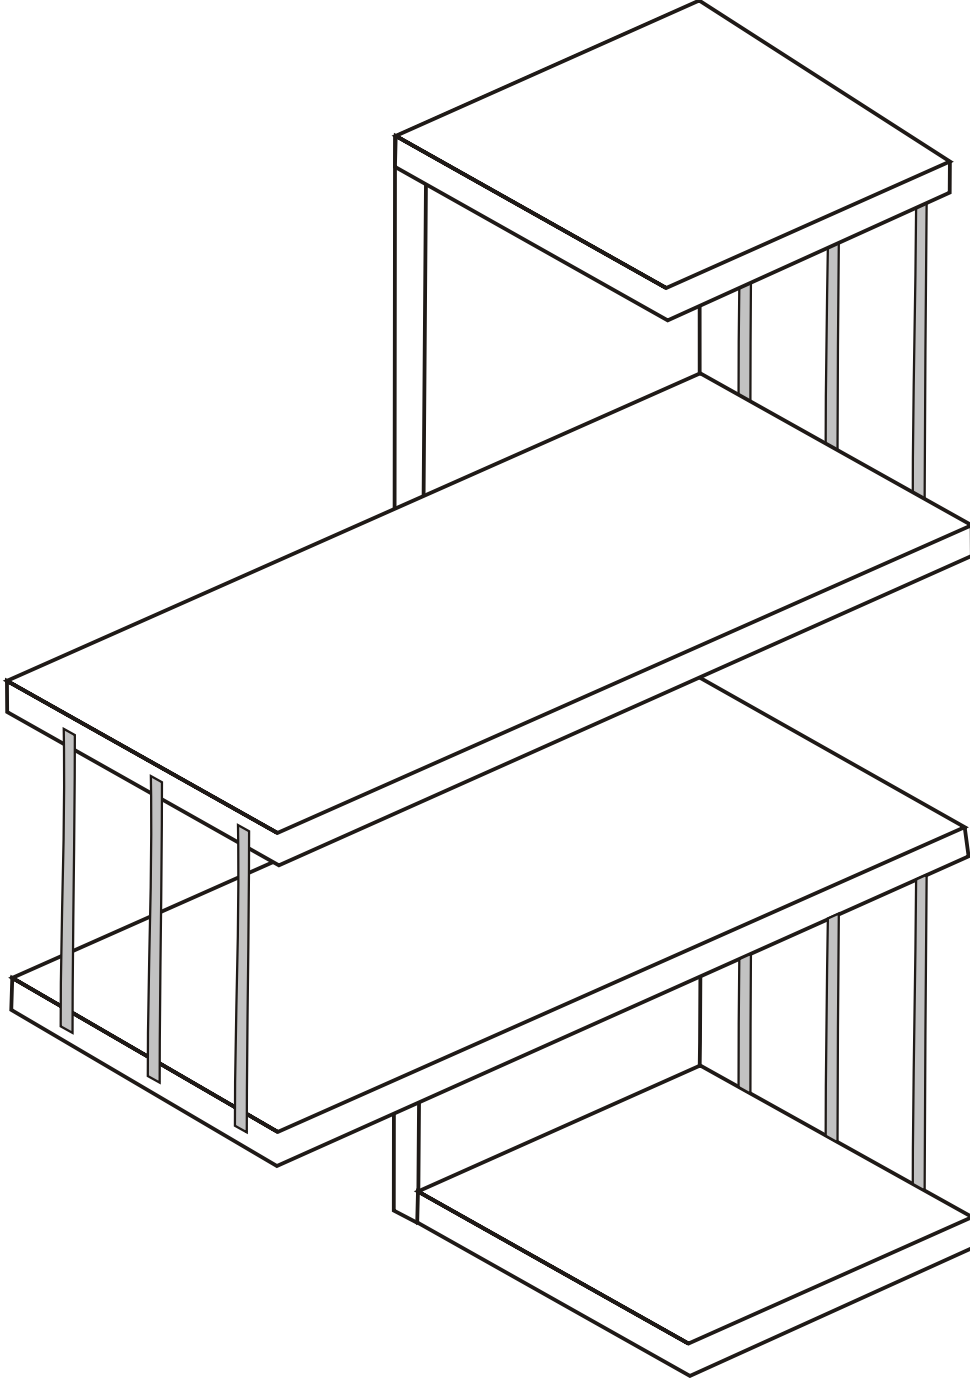

ÇAMBEL RAF

Assembly Manual

KALUNE DESIGN
furniture

ÇAMBEL RAF

ATTENTION !!!

Minifix is the main connection material used in Decortile products ,
Before starting assembly , Please check the drawings below

ACCESSORY LIST

F14  2X	T24  8X	N20  4X	T25  1X
 2X	 2X	 9X	
GENERAL VIEW			

F14

2

3

3

4

5

6