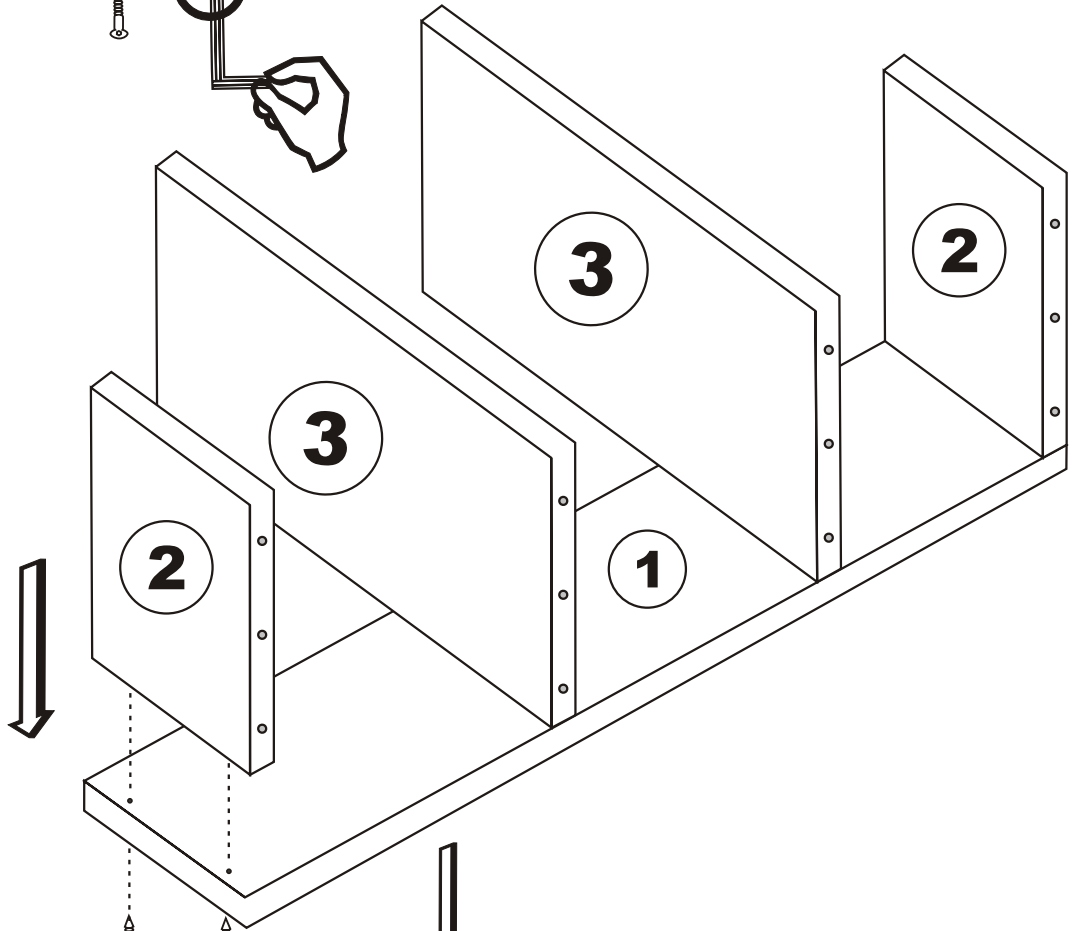

ÇAMBEL RAF

Assembly Manual

KALUNE DESIGN
furniture

ÇAMBEL RAF

ATTENTION !!!

Minifix is the main connection material used in Decortile products ,
Before starting assembly , Please check the drawings below

ACCESSORY LIST

F14  2X	T24  8X	N20  4X	T25  1X
 2X	 2X	 9X	
GENERAL VIEW			

F14

2

3

3

4

5

6