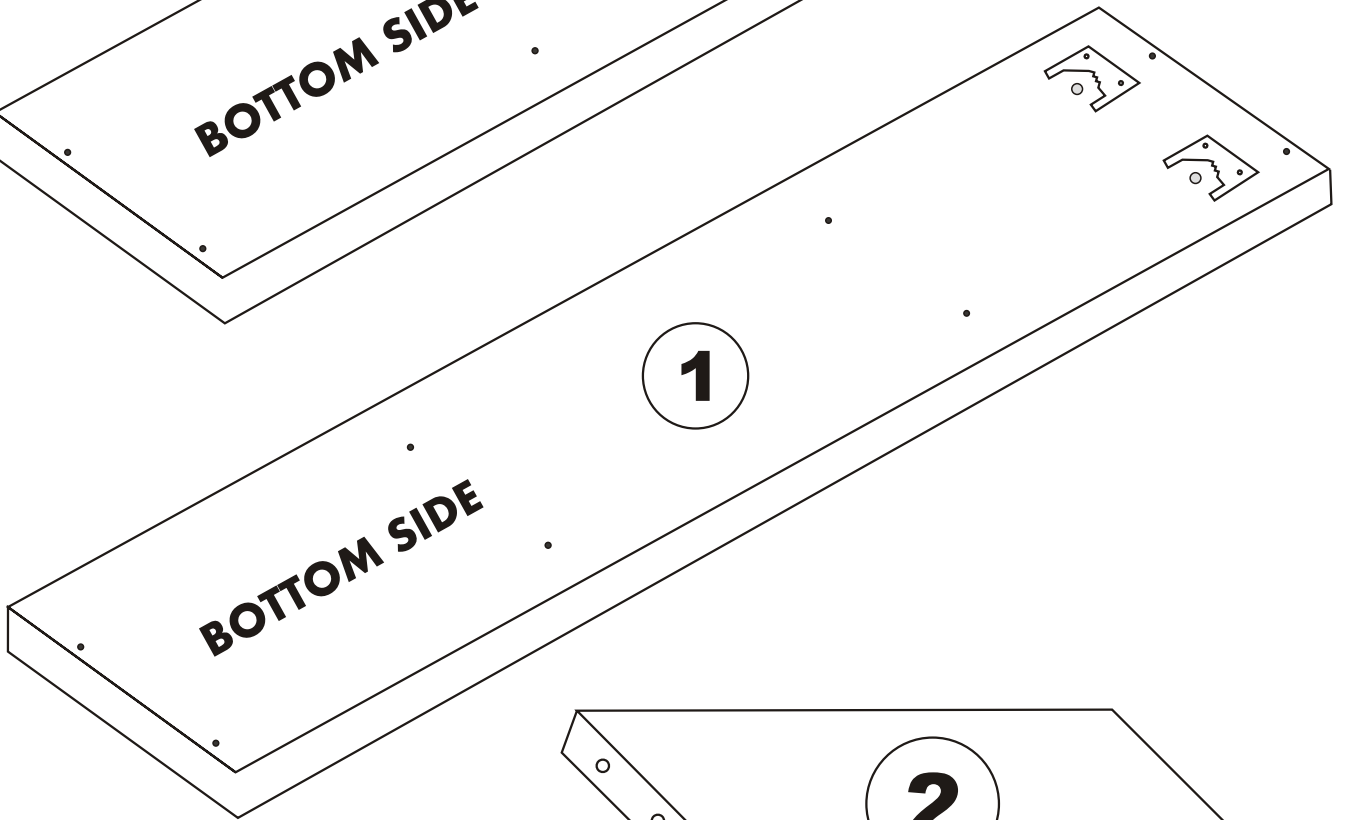

ÇAMBEL RAF

Assembly Manual

KALUNE DESIGN
furniture

ÇAMBEL RAF

ATTENTION !!!

Minifix is the main connection material used in Decortile products ,
Before starting assembly , Please check the drawings below

ACCESSORY LIST

F14  2X	T24  8X	N20  4X	T25  1X
 2X	 2X	 9X	
GENERAL VIEW			

F14

2

3

3

4

5

6