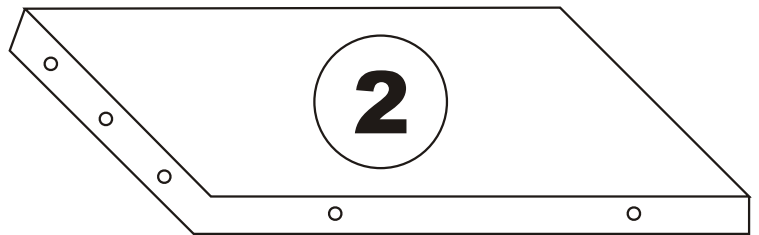

ÇAMBEL RAF

Assembly Manual

KALUNE DESIGN
furniture

ÇAMBEL RAF

ATTENTION !!!

Minifix is the main connection material used in Decortile products ,
Before starting assembly , Please check the drawings below

ACCESSORY LIST

F14  2X	T24  8X	N20  4X	T25  1X
 2X	 2X	 9X	
GENERAL VIEW			

F14

2

3

3

4

5

6