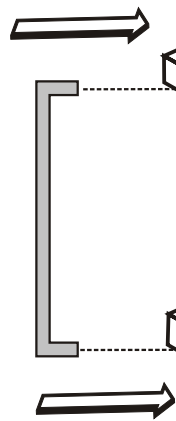

ÇAMBEL RAF

Assembly Manual

KALUNE DESIGN
furniture

ÇAMBEL RAF

ATTENTION !!!

Minifix is the main connection material used in Decortile products ,
Before starting assembly , Please check the drawings below

ACCESSORY LIST

F14  2X	T24  8X	N20  4X	T25  1X
 2X	 2X	 9X	
GENERAL VIEW			

F14

2

3

3

4

5

6