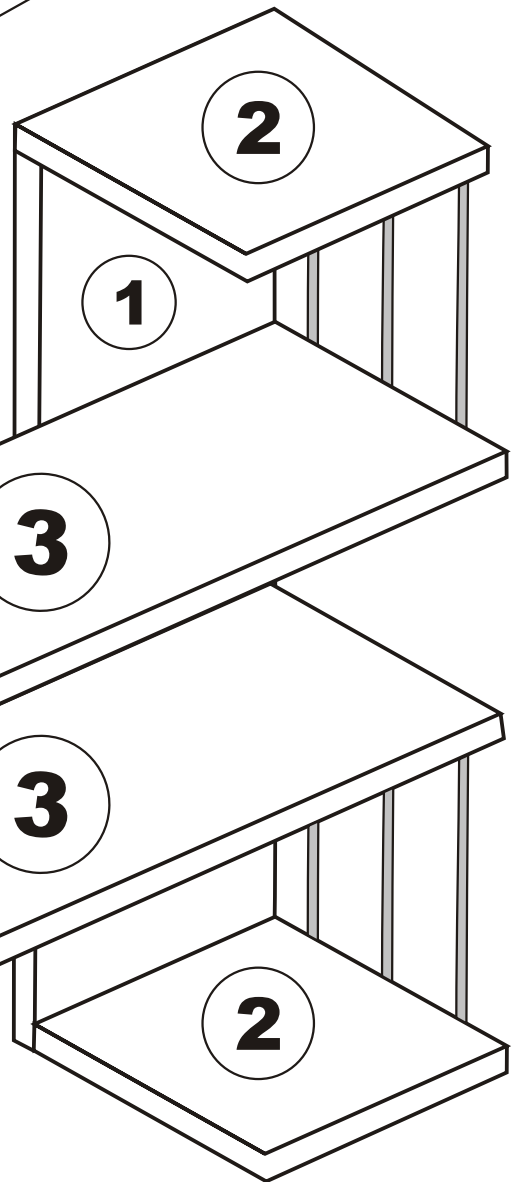

ÇAMBEL RAF

Assembly Manual

KALUNE DESIGN
furniture

ÇAMBEL RAF

ATTENTION !!!

Minifix is the main connection material used in Decortile products ,
Before starting assembly , Please check the drawings below

ACCESSORY LIST

F14  2X	T24  8X	N20  4X	T25  1X
 2X	 2X	 9X	
GENERAL VIEW			

F14

2

3

3

4

5

6