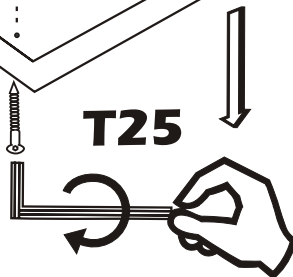

ÇAMBEL RAF

Assembly Manual

KALUNE DESIGN
furniture

ÇAMBEL RAF

ATTENTION !!!

Minifix is the main connection material used in Decortile products ,
Before starting assembly , Please check the drawings below

ACCESSORY LIST

F14  2X	T24  8X	N20  4X	T25  1X
 2X	 2X	 9X	
GENERAL VIEW			

F14

2

3

3

4

5

6