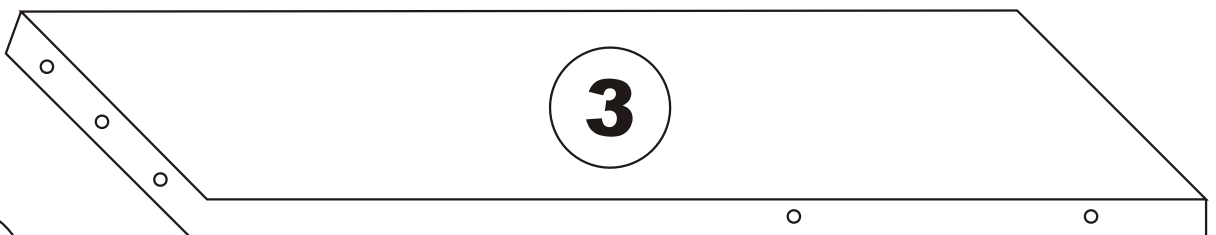

ÇAMBEL RAF

Assembly Manual

KALUNE DESIGN
furniture

ÇAMBEL RAF

ATTENTION !!!

Minifix is the main connection material used in Decortile products ,
Before starting assembly , Please check the drawings below

ACCESSORY LIST

F14  2X	T24  8X	N20  4X	T25  1X
 2X	 2X	 9X	
GENERAL VIEW			

F14

2

3

3

4

5

6