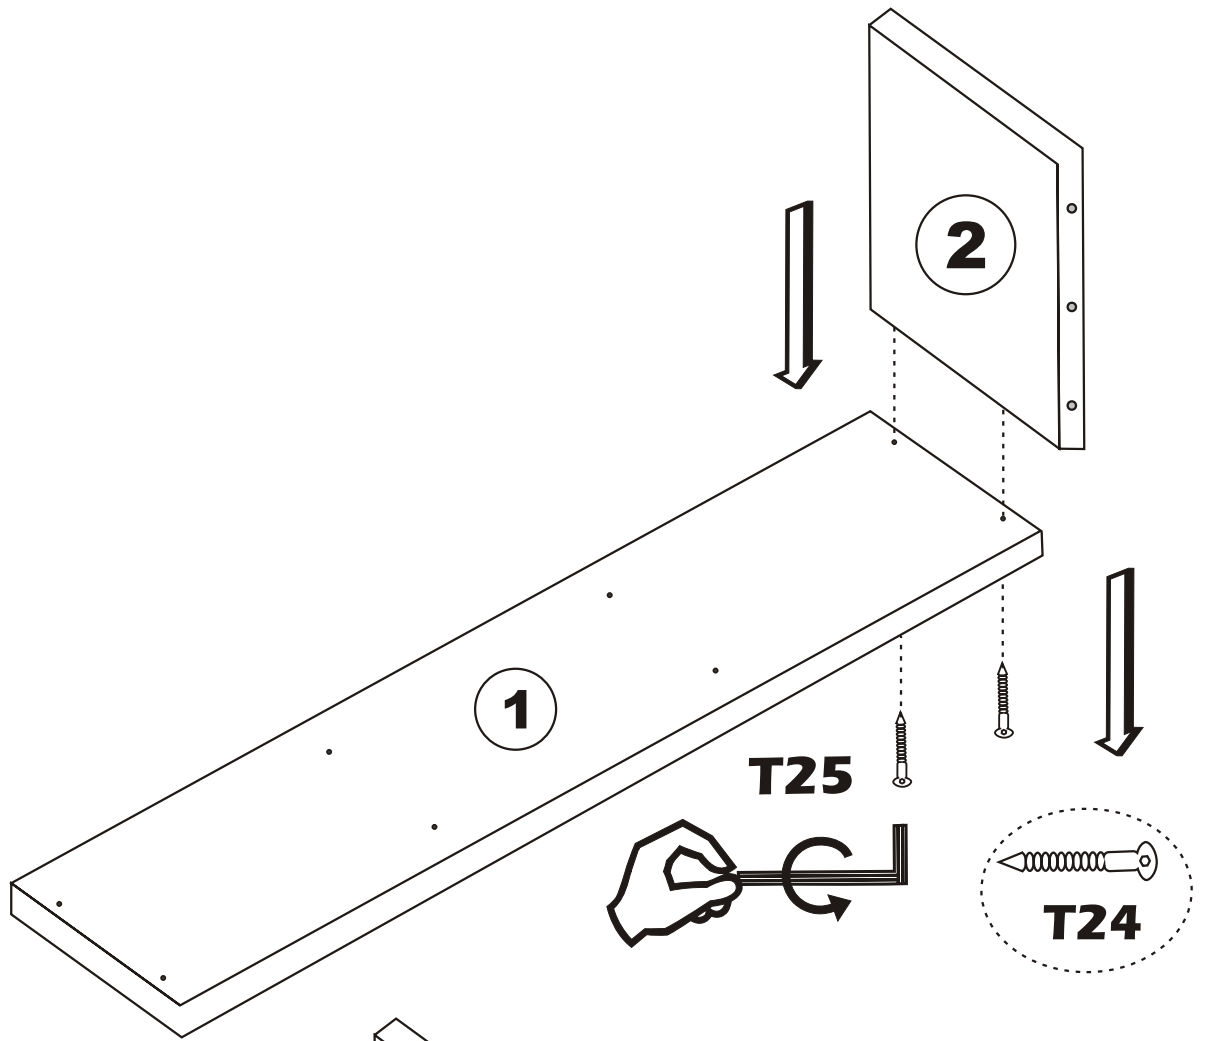

ÇAMBEL RAF

Assembly Manual

KALUNE DESIGN
furniture

ÇAMBEL RAF

ATTENTION !!!

Minifix is the main connection material used in Decortile products ,
Before starting assembly , Please check the drawings below

ACCESSORY LIST

F14  2X	T24  8X	N20  4X	T25  1X
 2X	 2X	 9X	
GENERAL VIEW			

F14

2

3

3

4

5

6