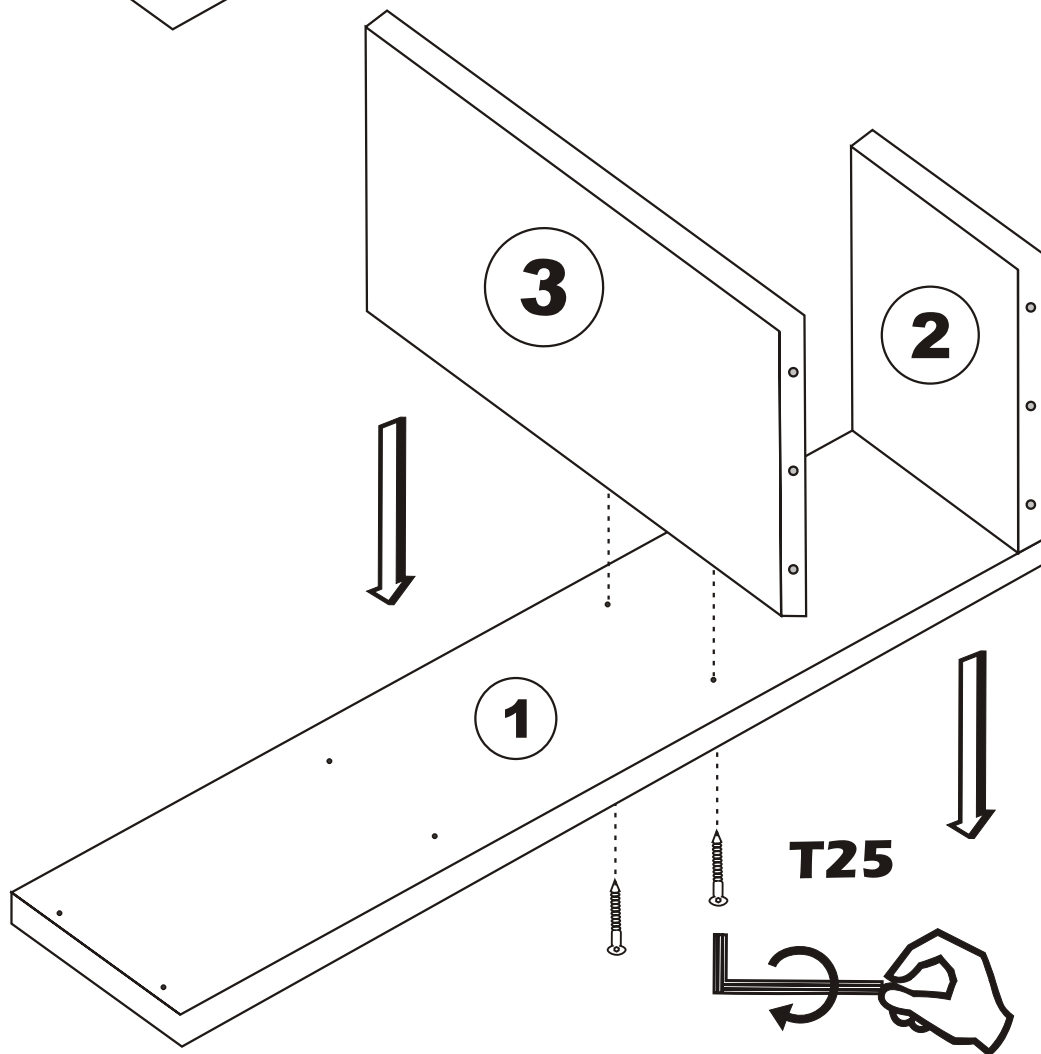

ÇAMBEL RAF

Assembly Manual

KALUNE DESIGN
furniture

ÇAMBEL RAF

ATTENTION !!!

Minifix is the main connection material used in Decortile products ,
Before starting assembly , Please check the drawings below

ACCESSORY LIST

F14  2X	T24  8X	N20  4X	T25  1X
 2X	 2X	 9X	
GENERAL VIEW			

F14

2

3

3

4

5

6