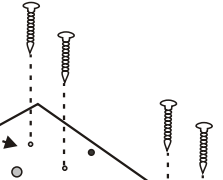

ÇAMBEL RAF

Assembly Manual

KALUNE DESIGN
furniture

ÇAMBEL RAF

ATTENTION !!!

Minifix is the main connection material used in Decortile products ,
Before starting assembly , Please check the drawings below

ACCESSORY LIST

F14  2X	T24  8X	N20  4X	T25  1X
 2X	 2X	 9X	
GENERAL VIEW			

F14

2

3

3

4

5

6