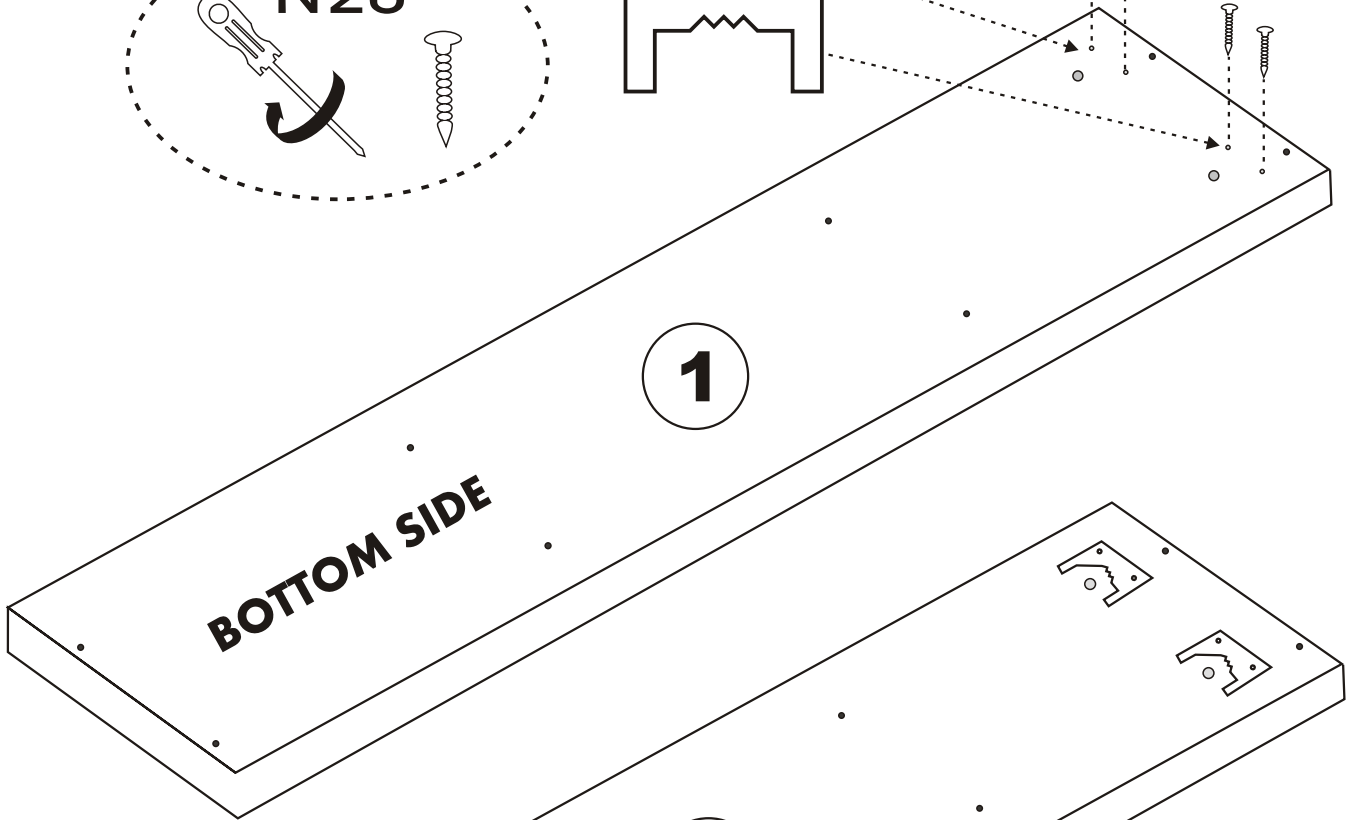

ÇAMBEL RAF

Assembly Manual

KALUNE DESIGN
furniture

ÇAMBEL RAF

ATTENTION !!!

Minifix is the main connection material used in Decortile products ,
Before starting assembly , Please check the drawings below

ACCESSORY LIST

F14  2X	T24  8X	N20  4X	T25  1X
 2X	 2X	 9X	
GENERAL VIEW			

F14

2

3

3

4

5

6